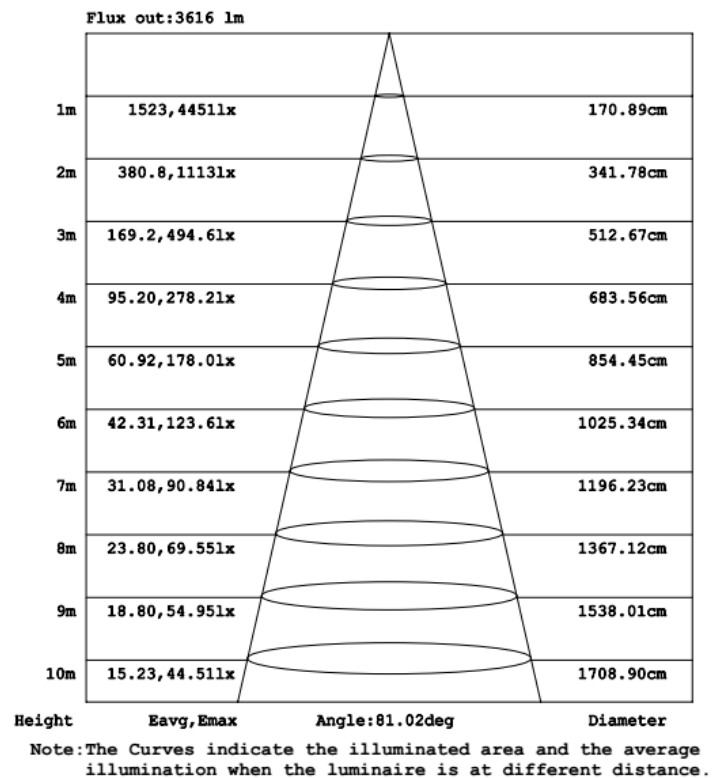

Technical Characteristic

Color temperature	5700K
CRI	>80
Lumen	14400-15600LM
Lumen Efficacy	120-130LM/W
Input Power	120W
Viewing Angle	110 Degree
Input Voltage	100-277VAC 50/60Hz
Driver model	China Brand Driver
PF	>0.9
Waterproof Rating	IP65

Materials

LED Type	3030/1.5W
LED QTY	168 PCS
Housing	Aluminum(ADC12) +PC
Housing color	Brown

Others

Operating Temperature	-20°C TO 45°C
Operating Humidity	20%-90% RH
Storage Temperature	-30°C TO 80°C
Storage Humidity	10%-95%
Application	Outdoor / Indoor
Safety Certification	UL&DLC
Warranty Time	5 Years

Light Distribution Testing Parameters

DATA OF LAMP		PHOTOMETRIC DATA Eff: 120.33 lm/W			
MODEL		I _{max} (cd)	5540	S/MH (C0/180)	1.17
NOMINAL POWER (W)	120	LOR (%)	100.0	S/MH (C90/270)	0.52
RATED VOLTAGE (V)	120.0	TOTAL FLUX (lm)	13212	η UP, DN (C0-180)	16.9, 69.9
NOMINAL FLUX (lm)	13212.5	CIE CLASS	SEMI-D.	η UP, DN (C180-360)	0.5, 12.6
LAMPS INSIDE	1	η up (%)	17.4	CIBSE SHR NOM	1.00
TEST VOLTAGE (V)	120.0	η down (%)	82.6	CIBSE SHR MAX	1.15

Package

Model	Size	Qty/ Carton	Weight/ Carton
SZ-WP120WA (H)	390*270*245mm 15.35x10.63x9.64 inches	1	4.0 KG 8.82 kbs