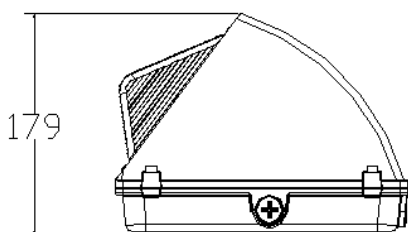

LED Half Cut-off Wall Pack

Model : PRD-SZ-WP120WA-5700K (H)

Advantage:

- UL&DLC certificate;
- IP65 Internal driver,
- Input voltage 100-277VAC;
- No UV or IR in the beam;
- Easy to install and operate;
- Energy saving, long lifespan;
- Light is soft and uniform, safe to eyes;
- Instant start, NO flickering, NO humming;
- Green and eco-friendly without mercury.

Application:

Entrance lighting, courtyard lighting;
 Industrial lighting, Outdoor landscape lighting;
 Building, The hotel;
 Wall lighting area and so on.

Specifications

Product name	LED Half Cut-off Wall Pack
Part No	PRD-SZ-WP120WA-5700K (H)
Dimension	361*235*179mm 14.21" x 9.25" x7.04"

Package

Model	Size	Qty/ Carton	Weight/ Carton
SZ-WP120WA (H)	390*270*245mm 15.35x10.63x9.64 inches	1	4.0 KG 8.82 kbs