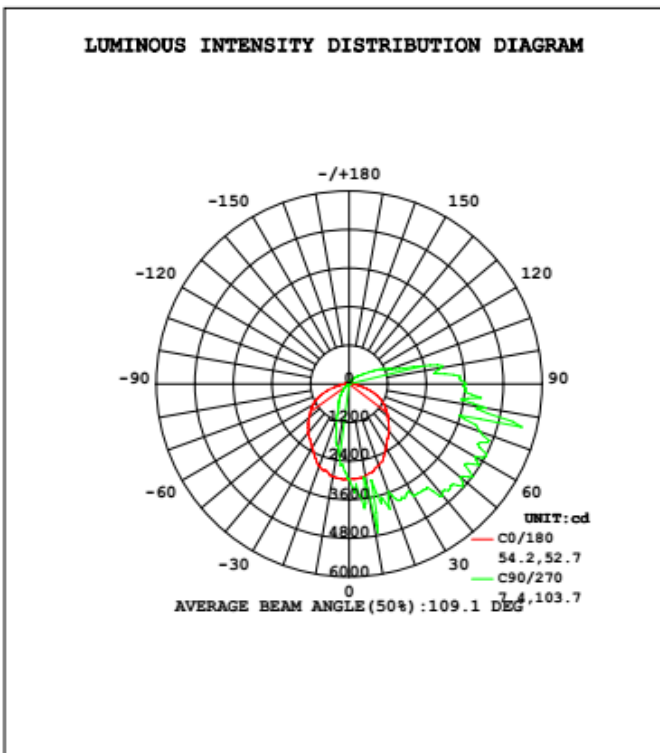

Technical Characteristic

Color temperature	5700K
CRI	>80
Lumen	14400-15600LM
Lumen Efficacy	120-130LM/W
Input Power	120W
Viewing Angle	110 Degree
Input Voltage	100-277VAC 50/60Hz
Driver model	China Brand Driver
PF	>0.9
Waterproof Rating	IP65

Light Distribution Testing Parameters

DATA OF LAMP		PHOTOMETRIC DATA Eff: 120.33 lm/W			
MODEL		I _{max} (cd)	5540	S/MH (C0/180)	1.17
NOMINAL POWER (W)	120	LOR (%)	100.0	S/MH (C90/270)	0.52
RATED VOLTAGE (V)	120.0	TOTAL FLUX (lm)	13212	η UP, DN (C0-180)	16.9, 69.9
NOMINAL FLUX (lm)	13212.5	CIE CLASS	SEMI-D.	η UP, DN (C180-360)	0.5, 12.6
LAMPS INSIDE	1	η up (%)	17.4	CIBSE SHR NOM	1.00
TEST VOLTAGE (V)	120.0	η down (%)	82.6	CIBSE SHR MAX	1.15