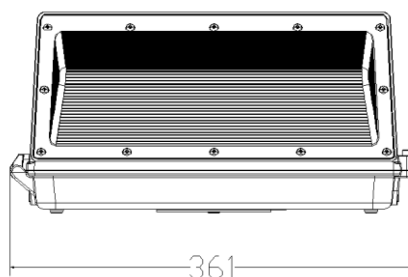

LED Half Cut-off Wall Pack

Model : PRD-SZ-WP120WA-5700K (H)

Advantage:

- UL&DLC certificate;
- IP65 Internal driver,
- Input voltage 100-277VAC;
- No UV or IR in the beam;
- Easy to install and operate;
- Energy saving, long lifespan;
- Light is soft and uniform, safe to eyes;
- Instant start, NO flickering, NO humming;
- Green and eco-friendly without mercury.

Application:

Entrance lighting, courtyard lighting;
 Industrial lighting, Outdoor landscape lighting;
 Building, The hotel;
 Wall lighting area and so on.

Specifications

Product name	LED Half Cut-off Wall Pack
Part No	PRD-SZ-WP120WA-5700K (H)
Dimension	361*235*179mm 14.21" x 9.25" x7.04"

Technical Characteristic

Color temperature	5700K
CRI	>80
Lumen	14400-15600LM
Lumen Efficacy	120-130LM/W
Input Power	120W
Viewing Angle	110 Degree
Input Voltage	100-277VAC 50/60Hz
Driver model	China Brand Driver
PF	>0.9
Waterproof Rating	IP65

Package

Model	Size	Qty/ Carton	Weight/ Carton
SZ-WP120WA (H)	390*270*245mm 15.35x10.63x9.64 inches	1	4.0 KG 8.82 kbs