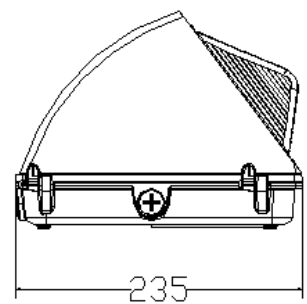

LED Half Cut-off Wall Pack

Model : PRD-SZ-WP120WA-5700K (H)

Advantage:

- UL&DLC certificate;
- IP65 Internal driver,
- Input voltage 100-277VAC;
- No UV or IR in the beam;
- Easy to install and operate;
- Energy saving, long lifespan;
- Light is soft and uniform, safe to eyes;
- Instant start, NO flickering, NO humming;
- Green and eco-friendly without mercury.

Application:

Entrance lighting, courtyard lighting;
 Industrial lighting, Outdoor landscape lighting;
 Building, The hotel;
 Wall lighting area and so on.

Specifications

Product name	LED Half Cut-off Wall Pack
Part No	PRD-SZ-WP120WA-5700K (H)
Dimension	361*235*179mm 14.21" x 9.25" x7.04"

Package

Model	Size	Qty/ Carton	Weight/ Carton
SZ-WP120WA (H)	390*270*245mm 15.35x10.63x9.64 inches	1	4.0 KG 8.82 kbs